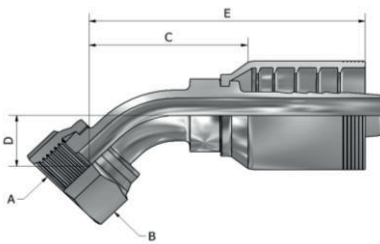

## DE603 SERIES(Female Seal Lok O-Ring Face Seal Straight)

LIST

PART NUMBER	Products Description									
	Hose In-Dia	Thread UNF	Nut Hex		Tail-Growth		Nipple Hex		Overall length	
			MM	Inch	MM	Inch	MM	Inch	MM	Inch
			A	B	C		D		E	
DE603-19-12	3/4	1-3/16-12	36.0	1.42	51.5	2.03	28.6	1.12	96.2	3.79
DE603-19-12S	3/4	1-3/16-12	36.0	1.42	35.9	1.41	28.6	1.12	80.6	3.17
DE603-23-12	3/4	1-7/16-12	41.0	1.61	52.8	2.08	35.0	1.38	97.8	3.85
DE603-23-16	1"	1-7/16-12	41.0	1.61	55.6	2.19	35.0	1.38	102.5	4.04
DE603-23-16S	1"	1-7/16-12	41.0	1.61	43.6	1.72	35.0	1.38	90.5	3.56
DE603-27-20	1-1/4	1-11/16-12	50.0	1.97	58.6	2.31	46.0	1.81	117.1	4.61
DE603-27-20S	1-1/4	1-11/16-12	50.0	1.97	47.1	1.85	46.0	1.81	105.6	4.16
DE603-32-24	1-1/2	2"-12	60.0	2.36	68.4	2.69	50.8	2.00	124.9	4.92
DE603-32-24S	1-1/2	2"-12	60.0	2.36	45.8	1.80	50.8	2.00	102.3	4.03

## DE643 SERIES(Female Seal Lok O-Ring Face Seal 45° Elbow)

LIST

PART NUMBER	Products Description									
	Hose In-Dia	Thread UNF	Nut Hex		Tail-Growth		Drop		Overall Length	
			MM	Inch	MM	Inch	MM	Inch	MM	Inch
			A	B	C		D		E	
DE643-19-12	3/4	1-3/16-12	36.0	1.42	61.8	2.43	21.1	0.83	106.5	4.19
DE643-23-12	3/4	1-7/16-12	41.0	1.61	64.8	2.55	26.5	1.04	109.8	4.32
DE643-23-16	1"	1-7/16-12	41.0	1.61	70.8	2.79	24.0	0.94	117.7	4.63
DE643-23-20	1-1/4	1-7/16-12	41.0	1.61	77.6	3.06	24.5	0.96	136.1	5.36
DE643-27-20	1-1/4	1-11/16-12	50.0	1.97	107.1	4.22	42.0	1.65	165.6	6.52
DE643-32-24	1-1/2	2"-12	60.0	2.36	122.4	4.82	48.0	1.89	178.9	7.04