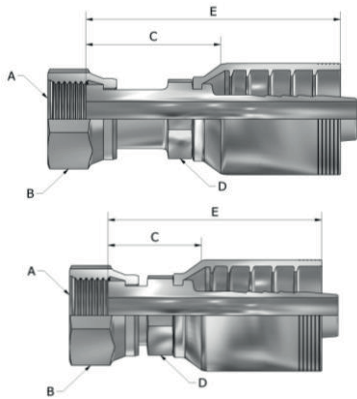

## DE603 SERIES(Female Seal Lok O-Ring Face Seal Straight)

LIST

PART NUMBER	Products Description									
	Hose In-Dia	Thread UNF	Nut Hex		Tail-Growth		Nipple Hex		Overall length	
			MM	Inch	MM	Inch	MM	Inch	MM	Inch
			A	B	C		D		E	
DE603-19-12	3/4	1-3/16-12	36.0	1.42	51.5	2.03	28.6	1.12	96.2	3.79
DE603-19-12S	3/4	1-3/16-12	36.0	1.42	35.9	1.41	28.6	1.12	80.6	3.17
DE603-23-12	3/4	1-7/16-12	41.0	1.61	52.8	2.08	35.0	1.38	97.8	3.85
DE603-23-16	1"	1-7/16-12	41.0	1.61	55.6	2.19	35.0	1.38	102.5	4.04
DE603-23-16S	1"	1-7/16-12	41.0	1.61	43.6	1.72	35.0	1.38	90.5	3.56
DE603-27-20	1-1/4	1-11/16-12	50.0	1.97	58.6	2.31	46.0	1.81	117.1	4.61
DE603-27-20S	1-1/4	1-11/16-12	50.0	1.97	47.1	1.85	46.0	1.81	105.6	4.16
DE603-32-24	1-1/2	2"-12	60.0	2.36	68.4	2.69	50.8	2.00	124.9	4.92
DE603-32-24S	1-1/2	2"-12	60.0	2.36	45.8	1.80	50.8	2.00	102.3	4.03

## DE643 SERIES(Female Seal Lok O-Ring Face Seal 45° Elbow)

LIST

PART NUMBER	Products Description									
	Hose In-Dia	Thread UNF	Nut Hex		Tail-Growth		Drop		Overall Length	
			MM	Inch	MM	Inch	MM	Inch	MM	Inch
			A	B	C		D		E	
DE643-19-12	3/4	1-3/16-12	36.0	1.42	61.8	2.43	21.1	0.83	106.5	4.19
DE643-23-12	3/4	1-7/16-12	41.0	1.61	64.8	2.55	26.5	1.04	109.8	4.32
DE643-23-16	1"	1-7/16-12	41.0	1.61	70.8	2.79	24.0	0.94	117.7	4.63
DE643-23-20	1-1/4	1-7/16-12	41.0	1.61	77.6	3.06	24.5	0.96	136.1	5.36
DE643-27-20	1-1/4	1-11/16-12	50.0	1.97	107.1	4.22	42.0	1.65	165.6	6.52
DE643-32-24	1-1/2	2"-12	60.0	2.36	122.4	4.82	48.0	1.89	178.9	7.04