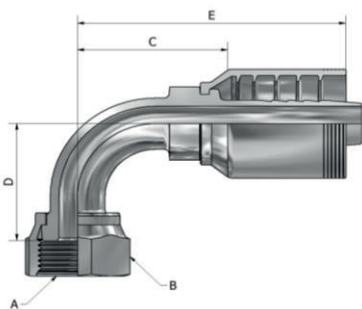

## DE643 SERIES(Female Seal Lok O-Ring Face Seal 45° Elbow)

LIST

PART NUMBER	Products Description									
	Hose In-Dia	Thread UNF	Nut Hex		Tail-Growth		Drop		Overall Length	
			MM	Inch	MM	Inch	MM	Inch	MM	Inch
			A	B	C		D		E	
DE643-19-12	3/4	1-3/16-12	36.0	1.42	61.8	2.43	21.1	0.83	106.5	4.19
DE643-23-12	3/4	1-7/16-12	41.0	1.61	64.8	2.55	26.5	1.04	109.8	4.32
DE643-23-16	1"	1-7/16-12	41.0	1.61	70.8	2.79	24.0	0.94	117.7	4.63
DE643-23-20	1-1/4	1-7/16-12	41.0	1.61	77.6	3.06	24.5	0.96	136.1	5.36
DE643-27-20	1-1/4	1-11/16-12	50.0	1.97	107.1	4.22	42.0	1.65	165.6	6.52
DE643-32-24	1-1/2	2"-12	60.0	2.36	122.4	4.82	48.0	1.89	178.9	7.04

## DE693 SERIES(Female Seal Lok O-Ring Face Seal 90° Elbow)

LIST

PART NUMBER	Products Description									
	Hose In-Dia	Thread UNF	Nut Hex		Tail-Growth		Drop		Overall Length	
			MM	Inch	MM	Inch	MM	Inch	MM	Inch
			A	B	C		D		E	
DE693-19-12	3/4	1-3/16-12	36.0	1.42	58.3	2.30	48.0	1.89	103.0	4.06
DE693-19-12D96	3/4	1-3/16-12	36.0	1.42	58.0	2.28	96.0	3.78	103.0	4.06
DE693-23-12	3/4	1-7/16-12	41.0	1.61	58.0	2.28	56.0	2.20	103.0	4.06
DE693-23-12D114	3/4	1-7/16-12	41.0	1.61	58.0	2.28	114.0	4.49	103.0	4.06
DE693-23-16	1"	1-7/16-12	41.0	1.61	69.1	2.72	56.0	2.20	116.0	4.57
DE693-23-16D114	1"	1-7/16-12	41.0	1.61	68.3	2.69	114.0	4.49	116.0	4.57
DE693-27-20	1-1/4	1-11/16-12	50	1.97	91.2	3.59	82.0	3.23	149.7	5.89
DE693-32-24	1-1/2	2"-12	60.0	2.36	106.6	4.20	101.0	3.98	163.1	6.42